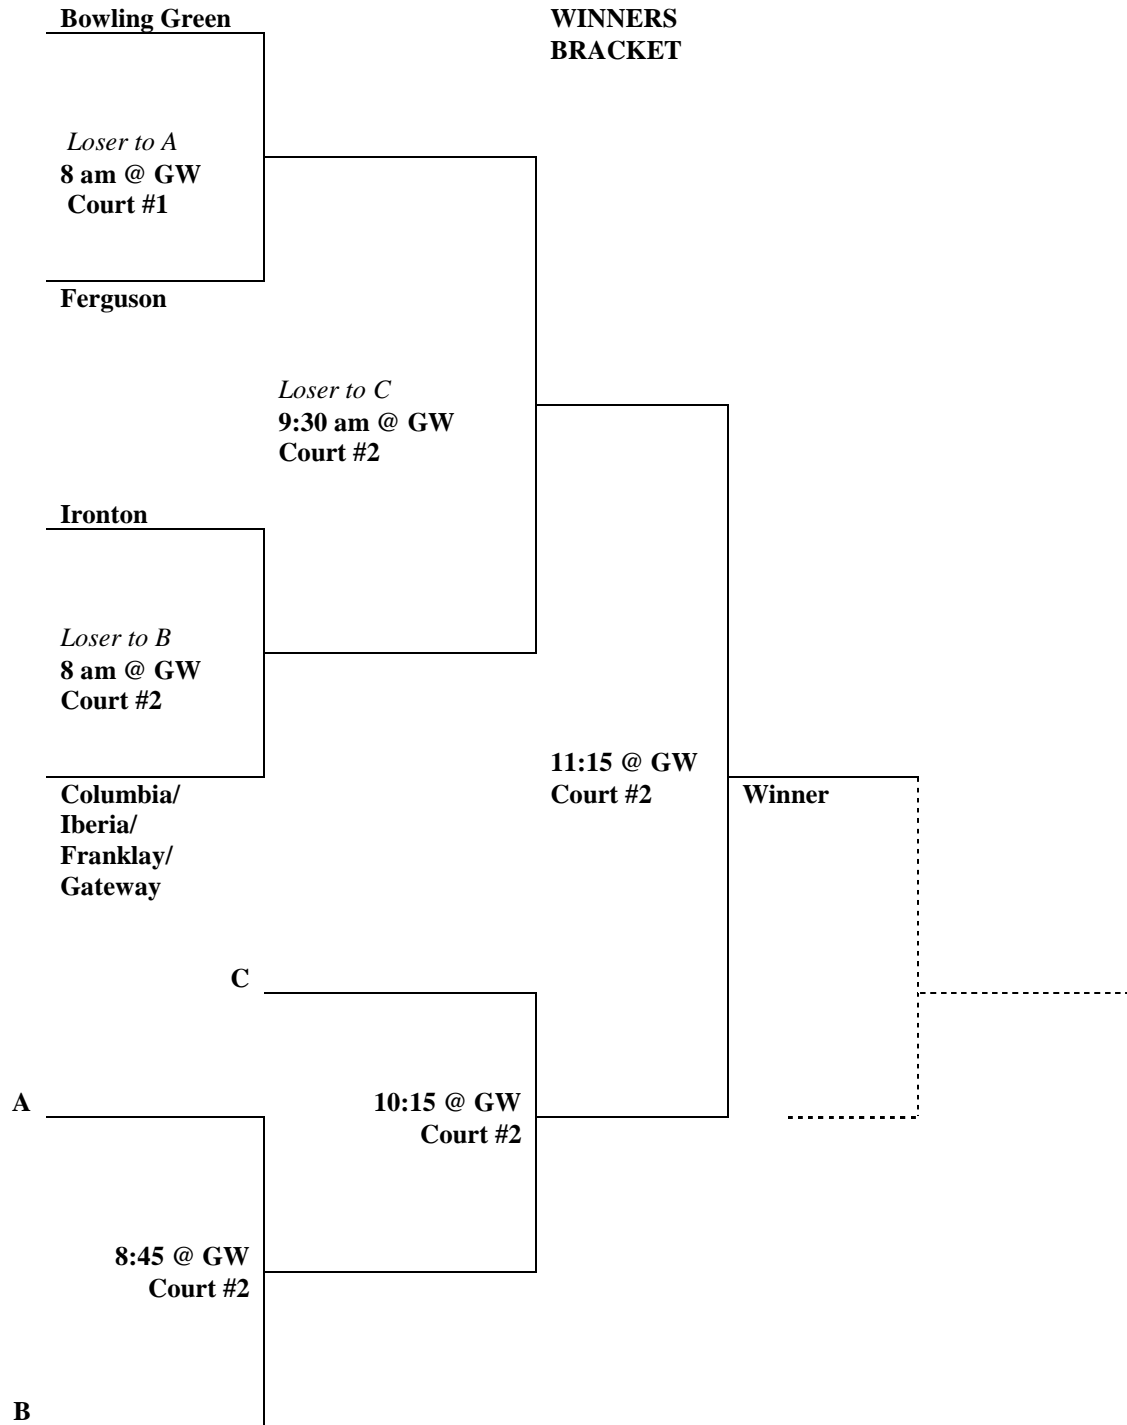

SR. HIGH GIRLS BBALL

All teams will be responsible to supply one person to help run the scoreboard or to keep the book. Please have them at the scorers table 10 minutes before game time to check in. The coaches from each team are responsible to make sure this happens. Thanks for your help.